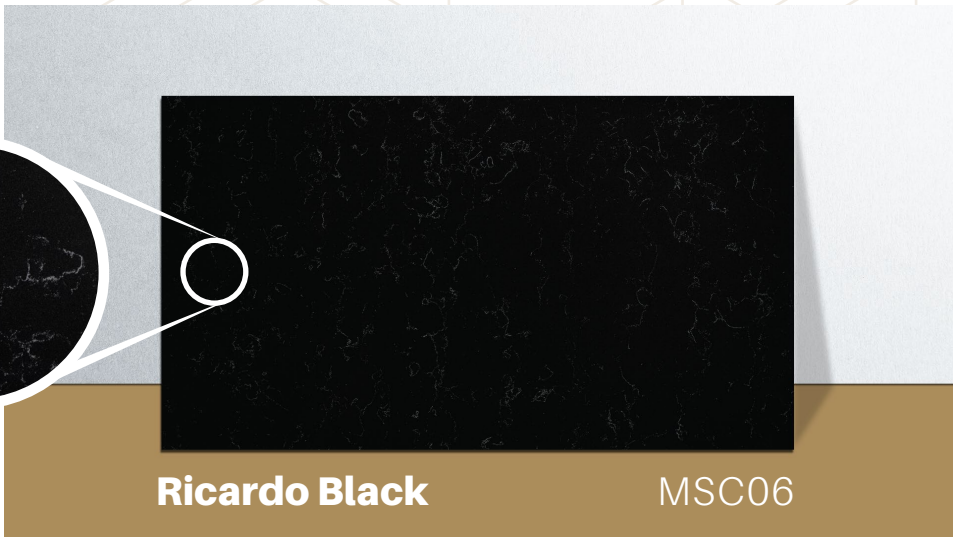

Ricardo Black

MSC06