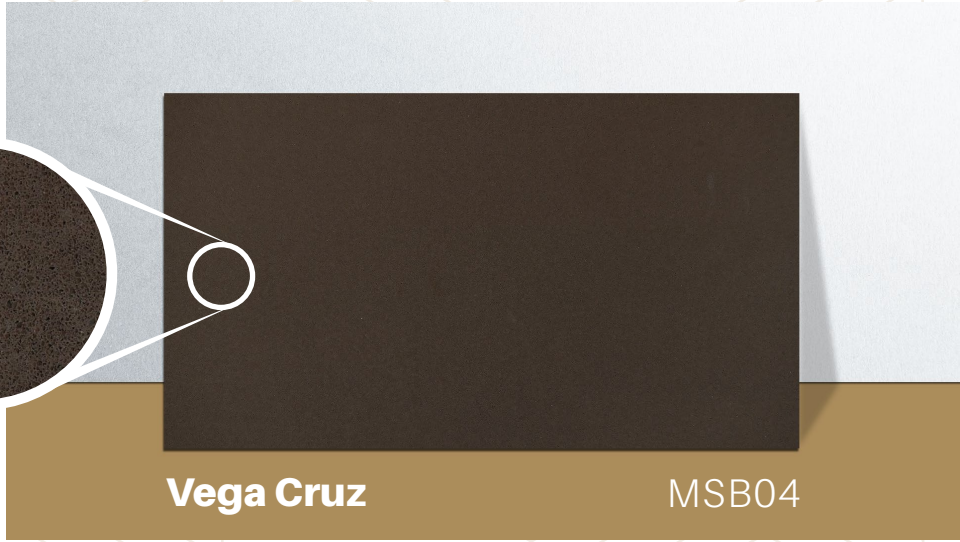

Aurora Series

Vega Cruz

MSB04