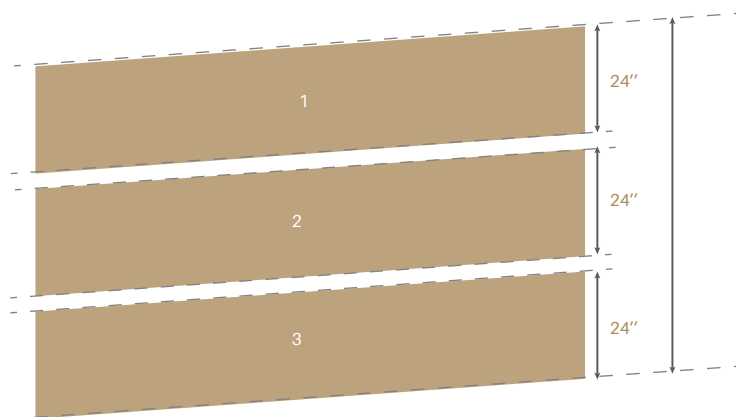

MSE13

Super Jumbo Slab

Seamless Design, Fewer leftovers

MIRAK

ENGINEERED BLISS

138

X

78

Inches

Super jumbo-size slabs allow you to maximize every inch of your space, eliminating the need for multiple seams and hence optimizing your design capabilities.

One Slab One Kitchen

With every seamless super jumbo-size slab, we aim to transform the interior spaces while leaving the least amount of wastage in the process.