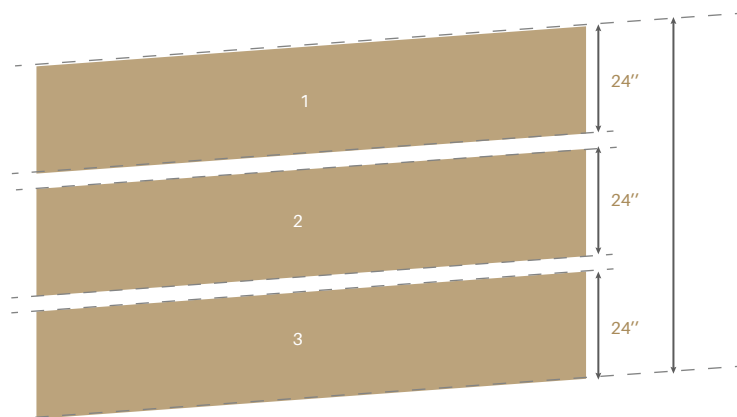

One Slab One Kitchen

With every seamless super jumbo-size slab, we aim to transform the interior spaces while leaving the least amount of wastage in the process.